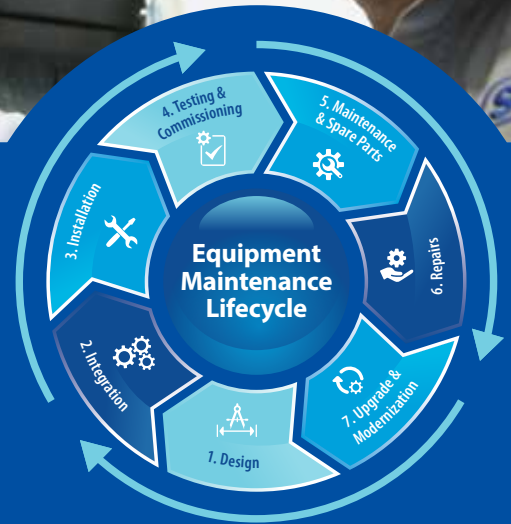

Sectors

- Petrochemical
- Oil Refinery
- Pharmaceutical

- Steel
- Cement
- Pulp and Paper

- Utilities - Power Station
- Water

SWTS: Power System

Knowledge and Service Capabilities

Packages

- MV/ LV Switchgear
- Motor Control
- Generator Control
- Load Shedding
- Load Sharing of KW and KVAR
- Auto and Manual Synchronising Control
- Import and Export of Power from/ into Grid
- Variable Frequency Drive
- Low Harmonics Multi-Pulse System
- SCADA System
- Transformer
- Motor