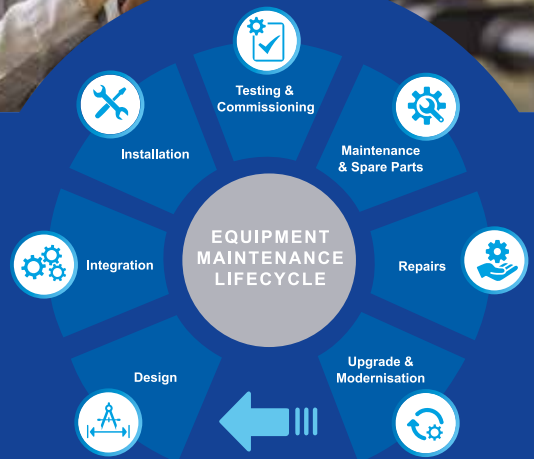

SWTS is an independent technical service provider, offering multi-discipline engineering and industrial products and services.

SWTS offers a one-stop solution to your electrical system and control needs. Our experienced team also continues to provide the necessary technical support throughout the entire life cycle of the equipment.

Drive Maintenance and Modernisation

- AC/ DC, Medium Voltage and Low Voltage Drive
- Brand Independent
- Retrofit and Conversion Projects
- New Build Projects

Sectors

- Power Station
- Substation

- Crane and Winch
- Electrical Distribution System

- Marine
- Drill Rig