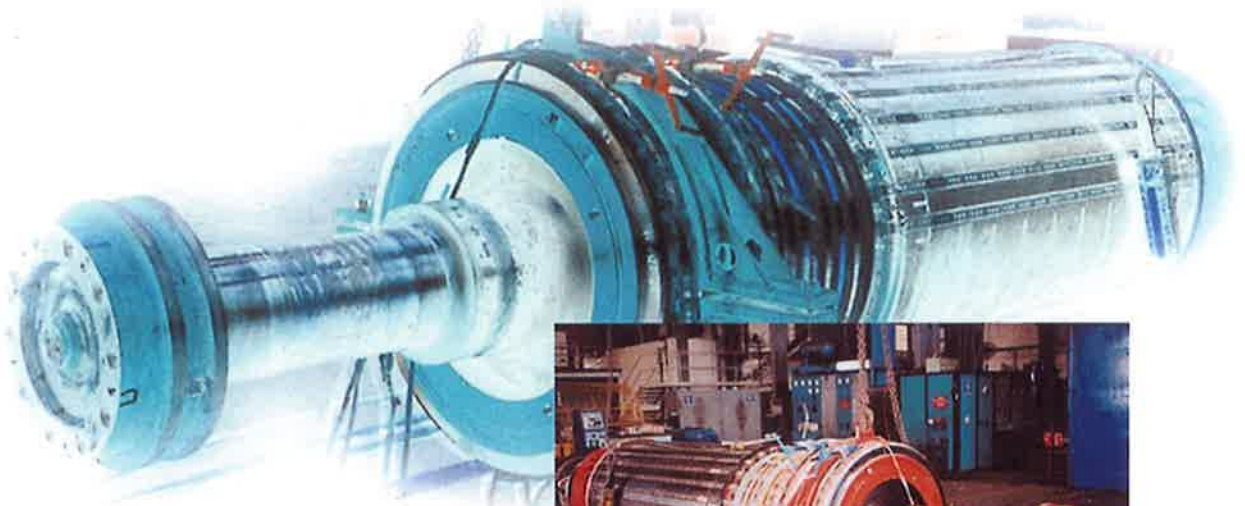

- ♦ Dynamic Balancing Machines up to 30 tons
- ♦ Hydraulic Presses up to 300 tons
- ♦ Lifting Capacities up to 60 tons
- ♦ Automatic Winding Machine

Reliable quick turnaround services made possible through SWTS unique repair process ensures the highest quality of services, include :