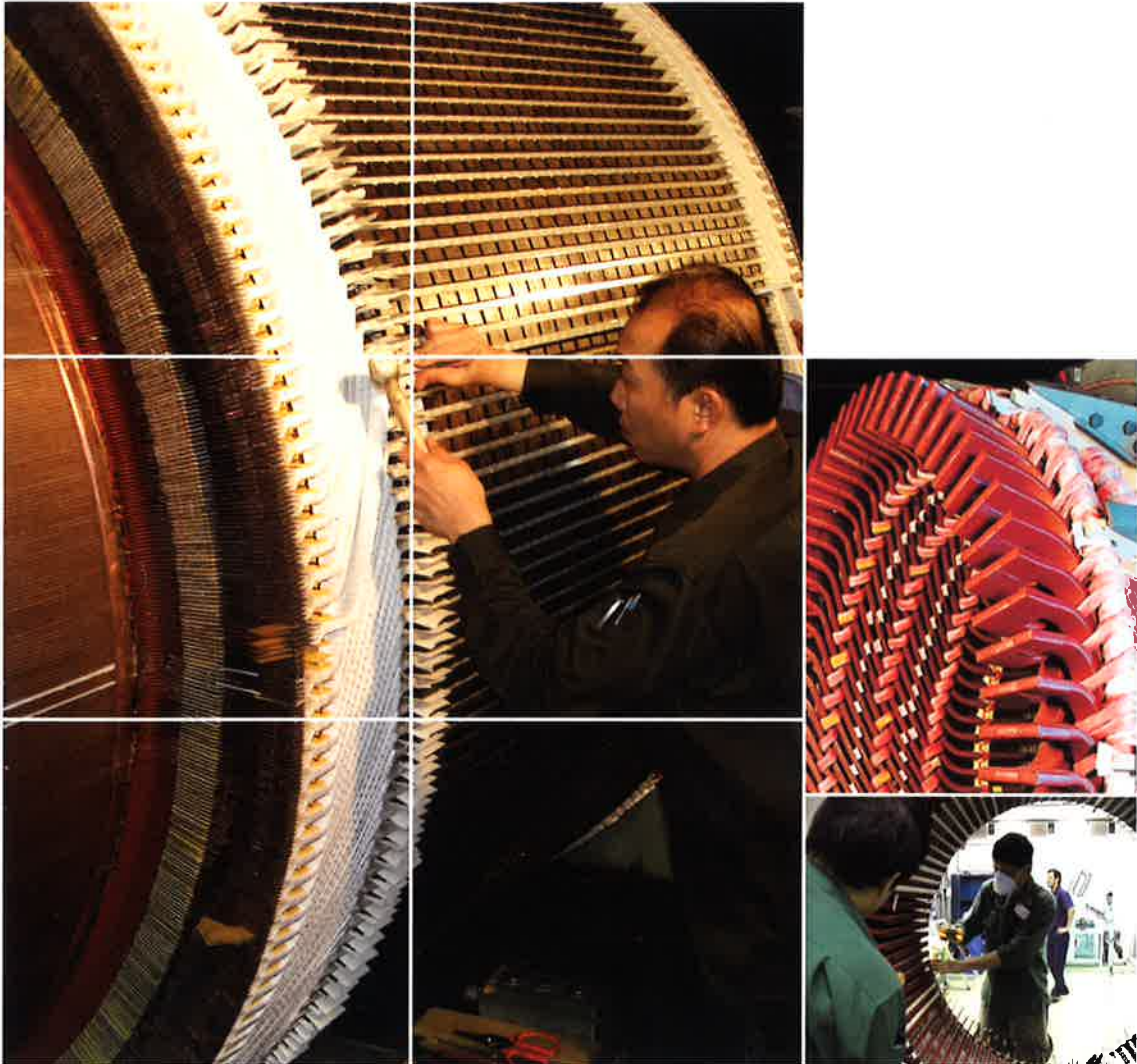

MOTOR & GENERATOR SERVICES