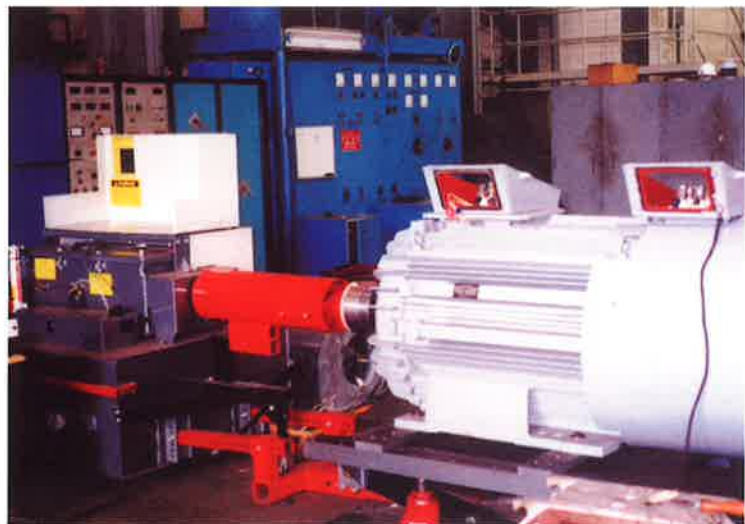

Reliable quick turnaround services made possible through SWTS unique repair process ensures the highest quality of services, include :

- ♦ Steam-Cleaning
- ♦ Class H and Freon Resistant Varnish Application
- ♦ Vacuum Pressure Impregnation Process
- ♦ Baking Process
- ♦ Flux Test of Stator Core
- ♦ AC & DC High Potential Test
- ♦ Tangent Delta Test
- ♦ Surge Comparison Test
- ♦ Ductor Test
- ♦ Partial Discharged Measurement
- ♦ Electromagnetic Core Imperfection Detection (EL CID)
- ♦ Dynamic Balancing
- ♦ On-Site Service
- ♦ Rebuilding of Commutator and Slip-Ring
- ♦ Redesign & Upgrade Capability
- ♦ Load Test up to 900kW