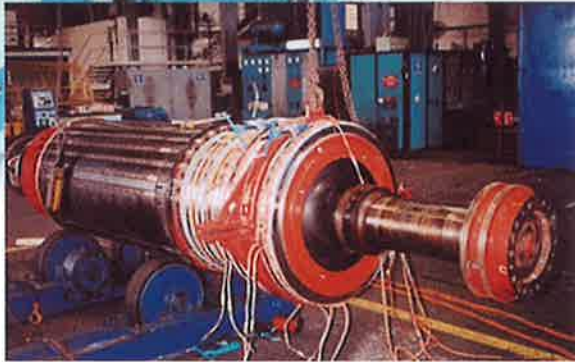

- ♦ Dynamic Balancing Machines up to 30 tons
- ♦ Hydraulic Presses up to 300 tons
- ♦ Lifting Capacities up to 60 tons
- ♦ Automatic Winding Machine

Reliable quick turnaround services made possible through SWTS unique repair process ensures the highest quality of services, include :