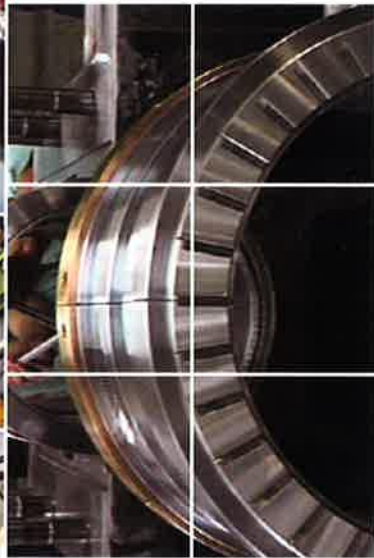

MECHANICAL SERVICES