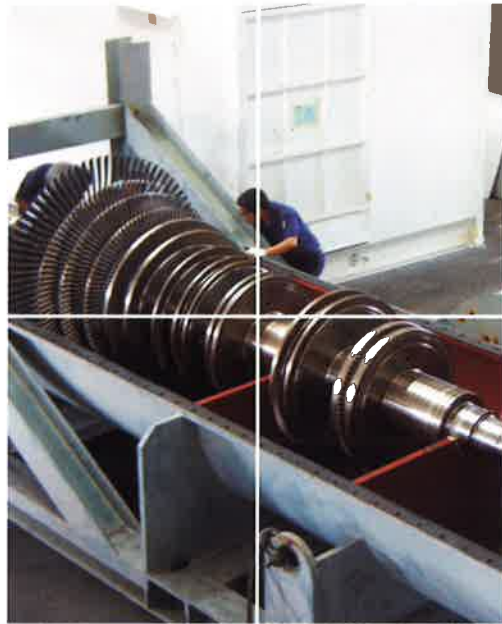

MECHANICAL SERVICES