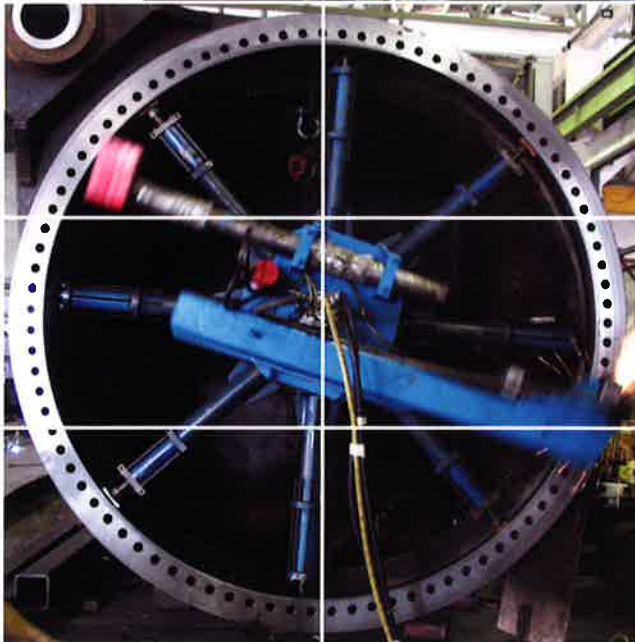

MECHANICAL SERVICES